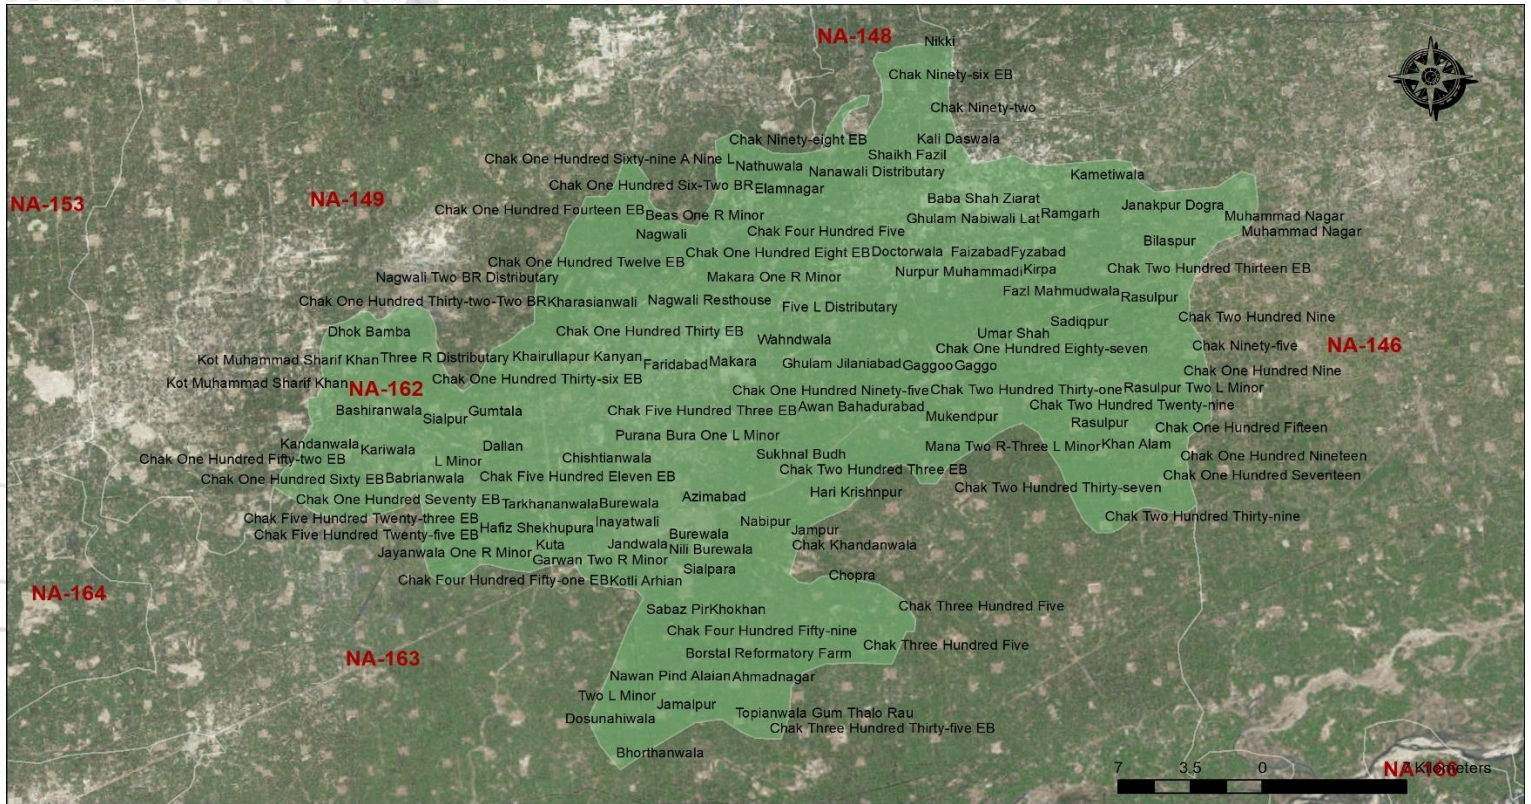

CONSTITUENCY PROFILE

NA-162 VEHARI-I

PUNJAB

CONSTITUENCY POPULATION

753,898

VOTER STATISTICS

Male **238,501**

Female **185,112**

Total **423,613**

56% of the total population are registered as voters

POLLING STATIONS

116 Male 102 Female 112 Combined 330 Total

Number of polling stations where registered voters exceed 1,200 **184**

POLLING BOOTHS

417 Male 321 Female 738 Total

AVERAGE VOTER AT POLLING STATION **1,284** AVERAGE VOTER AT POLLING BOOTH **574**

LIST OF CONTESTING CANDIDATES

#	Name	Name of Political Party
1	Irshad Ahmed	Independent
2	Choudhary Faqir Ahmad	Pakistan Muslim League (Nawaz)
3	Khalid Mahmood Chohan	Pakistan Tehreek-e-Insaf
4	Dewan Ghulam Fareed Sajid	Tehreek-e-Labaik Pakistan
5	Shaheen Iqbal	Muttahidda Majlis-e-Amal Pakistan
6	Shagufta Chaudhry	Independent
7	Ayesha Nazir	Independent
8	Kamran Yousaf Ghuman	Pakistan Peoples Party Parliamentarians
9	Malik Zulfiqar Hussain Awan	Pakistan Kissan Ittehad (Ch. Anwar)